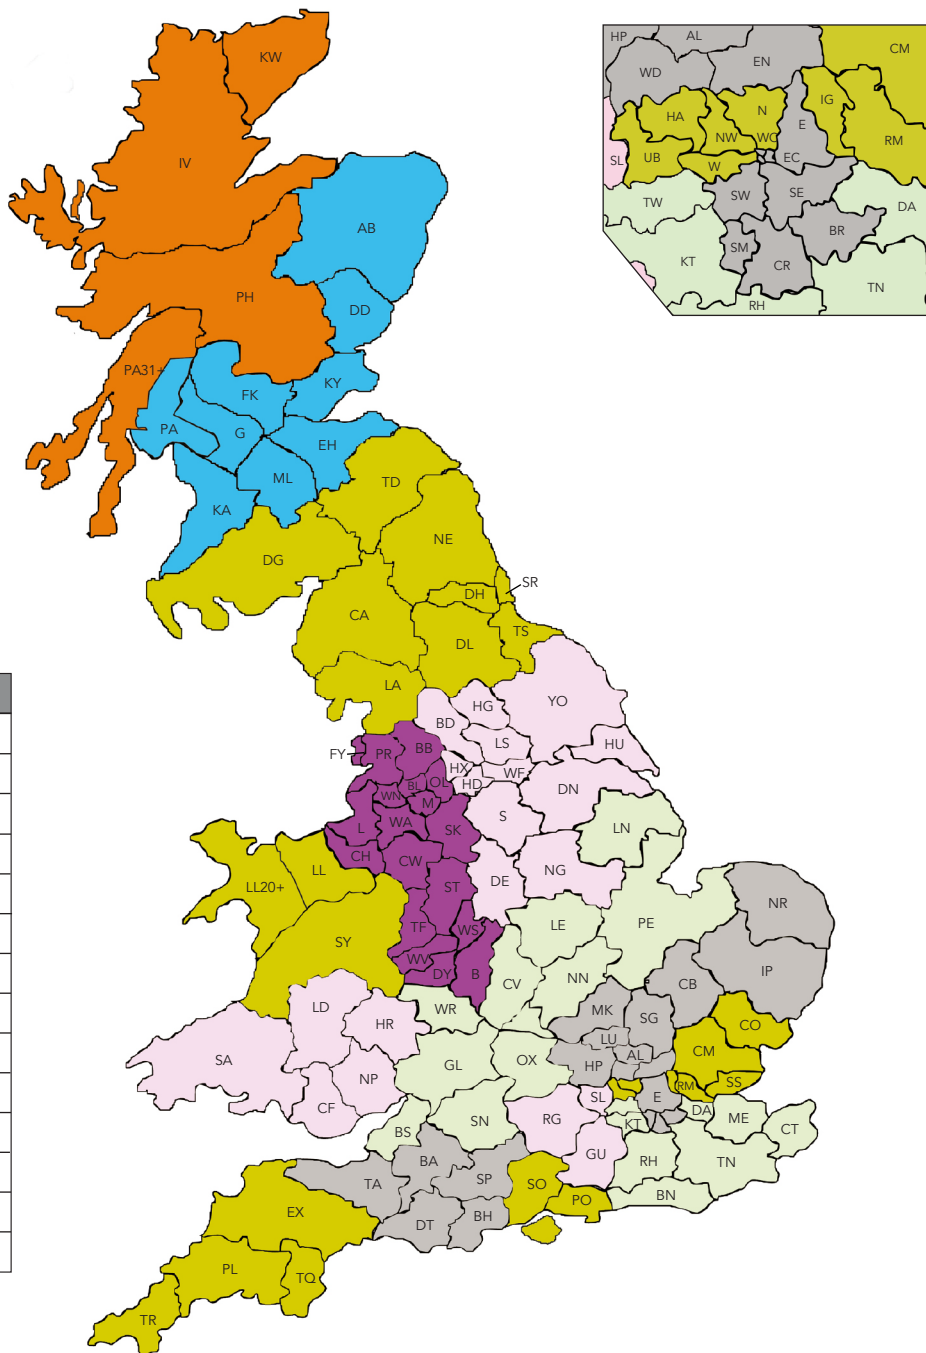

Dedicated Delivery Days

NOTE:

Orders to be placed by 3pm Monday - Friday

Carriage costs may be applicable

GREATER LONDON AREA

ORDER DAY	DELIVERY DAY
Wednesday	Monday
Friday	Wednesday
Wednesday	Monday
Monday	Thursday
Thursday	Tuesday
Monday	Thursday
Thursday	Tuesday
Tuesday	Friday
Friday	Wednesday
Tuesday	Friday
Wednesday	Monday
Monday	Thursday
Wednesday	Tuesday
Monday	Friday